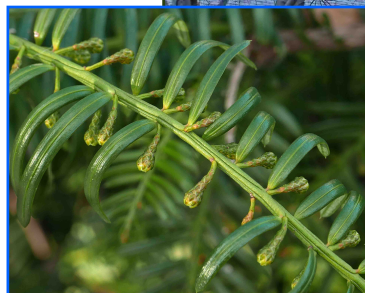

EVERGREENS — CONIFERS & BROADLEAFS —
AT THE FAIRLINGTON COMMUNITY CENTER IN JANUARY

Cedrus deodara (deodar cedar)

Yucca filamentosa
'Color Guard'

Ilex opaca
(American holly)

Prunus laurocerasus (cherry laurel)
probably 'Otto Luyken'

Cephalotaxus harringtonia 'Prostrata'
(spreading Japanese plum yew)